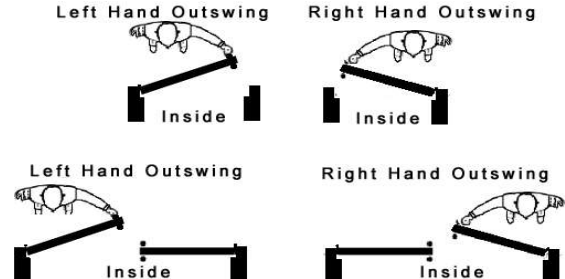

Handing Chart

Inswing Entry Door Units

Outswing Entry Door Units

Blue Door Entry Systems: Wood Frame Rough Opening 6/8							Rough Opening Height
Door Size	Door Single	Door W/ 1 - 12" SL	Door W/ 2 - 12" SL	Door W/ 1 - 14" SL	Door W/ 2 - 14" SL		
2/6 x 6/8	32-1/4"	45-3/4"	59"	47-3/4"	63"		82-1/4"
2/8 x 6/8	34-1/4"	47-3/4"	61"	49-3/4"	65"		82-1/4"
2/10 x 6/8	36-1/4"	49-3/4"	63"	51-3/4"	67"		82-1/4"
3/0 x 6/8	38-1/4"	51-3/4"	65"	53-3/4"	69"		82-1/4"
3/6 x 6/8	44-1/4"	57-3/4"	71"	59-3/4"	75"		82-1/4"
5/0 x 6/8	62-3/4"	<p>Note: Handicap Sills-Deduct 1" From The R. O. Height.</p> <p>Outswing Sill Deduct 3/4" from Rough Opening</p>					82-1/4"
5/4 x 6/8	66-3/4"						82-1/4"
5/8 x 6/8	70-3/4"						82-1/4"
6/0 x 6/8	74-3/4"						82-1/4"

Blue Door Entry Systems: Masonry Opening 6/8							
Exact Unit Dimension Standard Brickmould & Clad Brickmould Profile • Outside of Brickmould to Outside of Brickmould							
Note: For exact frame size, subtract 2 1/2" from the width shown and 1 1/4" from the height shown.							
2/6 x 6/8	34"	47-1/2"	60-3/4"	49-1/2"	64-7/8"		83"
2/8 x 6/8	36"	49-1/2"	62-3/4"	51-1/2"	66-7/8"		83"
2/10 x 6/8	38"	51-1/2"	64-3/4"	53-1/2"	68-7/8"		83"
3/0 x 6/8	40"	53-1/2"	66-3/4"	55-1/2"	70-7/8"		83"
3/6 x 6/8	46"	59-1/2"	72-3/4"	61-1/2"	76-7/8"		83"
5/0 x 6/8	64-5/8"						83"
5/4 x 6/8	68-5/8"						83"
5/8 x 6/8	72-5/8"						83"
6/0 x 6/8	76-5/8"						83"

Blue Door Entry Systems: Wood Frame Rough Opening 8/0							Rough Opening Height
Door Size	Single Door Width	Door W/ 1 - 12" SL	Door W/ 2 - 12" SL	Door W/ 1 - 14" SL	Door W/ 2 - 14" SL		
3/0 x 8/0	38-1/4"	51-3/4"	65"	53-3/4"	69"		98-1/4"
3/6 x 8/0	44-1/4"	57-3/4"	71"	59-3/4"	75"		98-1/4"
6/0 x 8/0	74-3/4"						98-1/4"