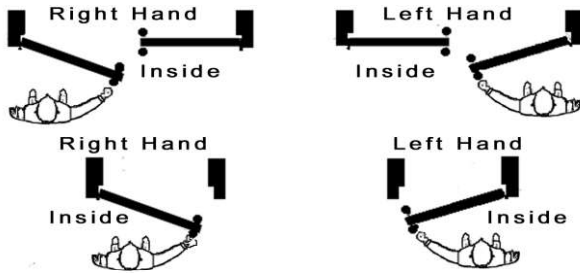

Handing Chart

Inswing Entry Door Units

Outswing Entry Door Units

Blue Door Entry Systems: Wood Frame Rough Opening 6/8							Rough Opening Height
Door Size	Door Single	Door W/ 1 - 12" SL	Door W/ 2 - 12" SL	Door W/ 1 - 14" SL	Door W/ 2 - 14" SL		
2/6 x 6/8	32-1/4"	45-3/4"	59"	47-3/4"	63"		82-1/4"
2/8 x 6/8	34-1/4"	47-3/4"	61"	49-3/4"	65"		82-1/4"
2/10 x 6/8	36-1/4"	49-3/4"	63"	51-3/4"	67"		82-1/4"
3/0 x 6/8	38-1/4"	51-3/4"	65"	53-3/4"	69"		82-1/4"
3/6 x 6/8	44-1/4"	57-3/4"	71"	59-3/4"	75"		82-1/4"
5/0 x 6/8	62-3/4"	<p>Note: Handicap Sills-Deduct 1" From The R. O. Height.</p> <p>Outswing Sill Deduct 3/4" from Rough Opening</p>					82-1/4"
5/4 x 6/8	66-3/4"						82-1/4"
5/8 x 6/8	70-3/4"						82-1/4"
6/0 x 6/8	74-3/4"						82-1/4"

Blue Door Entry Systems: Masonry Opening 6/8							
Exact Unit Dimension Standard Brickmould & Clad Brickmould Profile • Outside of Brickmould to Outside of Brickmould							
Note: For exact frame size, subtract 2 1/2" from the width shown and 1 1/4" from the height shown.							
2/6 x 6/8	34"	47-1/2"	60-3/4"	49-1/2"	64-7/8"		83"
2/8 x 6/8	36"	49-1/2"	62-3/4"	51-1/2"	66-7/8"		83"
2/10 x 6/8	38"	51-1/2"	64-3/4"	53-1/2"	68-7/8"		83"
3/0 x 6/8	40"	53-1/2"	66-3/4"	55-1/2"	70-7/8"		83"
3/6 x 6/8	46"	59-1/2"	72-3/4"	61-1/2"	76-7/8"		83"
5/0 x 6/8	64-5/8"						83"
5/4 x 6/8	68-5/8"						83"
5/8 x 6/8	72-5/8"						83"
6/0 x 6/8	76-5/8"						83"

Blue Door Entry Systems: Wood Frame Rough Opening 8/0							Rough Opening Height
Door Size	Single Door Width	Door W/ 1 - 12" SL	Door W/ 2 - 12" SL	Door W/ 1 - 14" SL	Door W/ 2 - 14" SL		
3/0 x 8/0	38-1/4"	51-3/4"	65"	53-3/4"	69"		98-1/4"
3/6 x 8/0	44-1/4"	57-3/4"	71"	59-3/4"	75"		98-1/4"
6/0 x 8/0	74-3/4"						98-1/4"