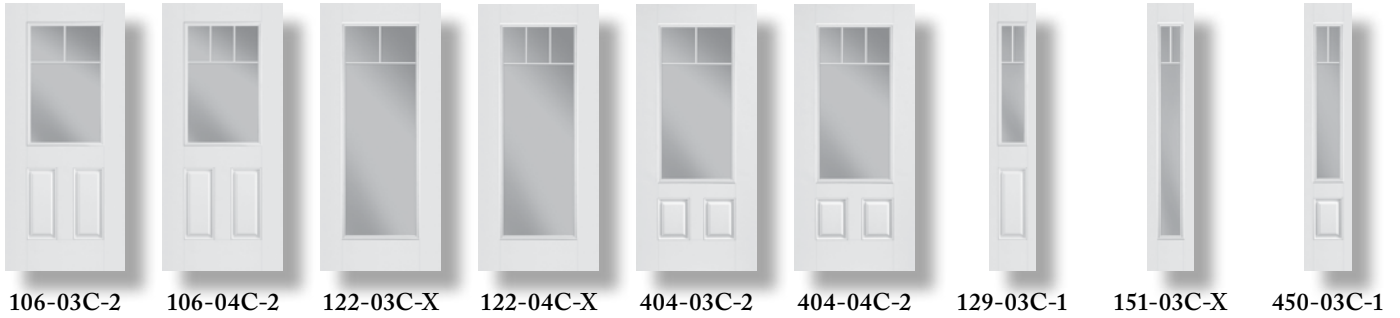

BMT
Belleville® Mahogany
Textured

BLT
Belleville® Oak
Textured

BLS
Belleville® Smooth

MHD
Masonite® HD Steel

Craftsman & Prairie · Clear Glass

Craftsman Internal Grilles

6'8"

8'0"