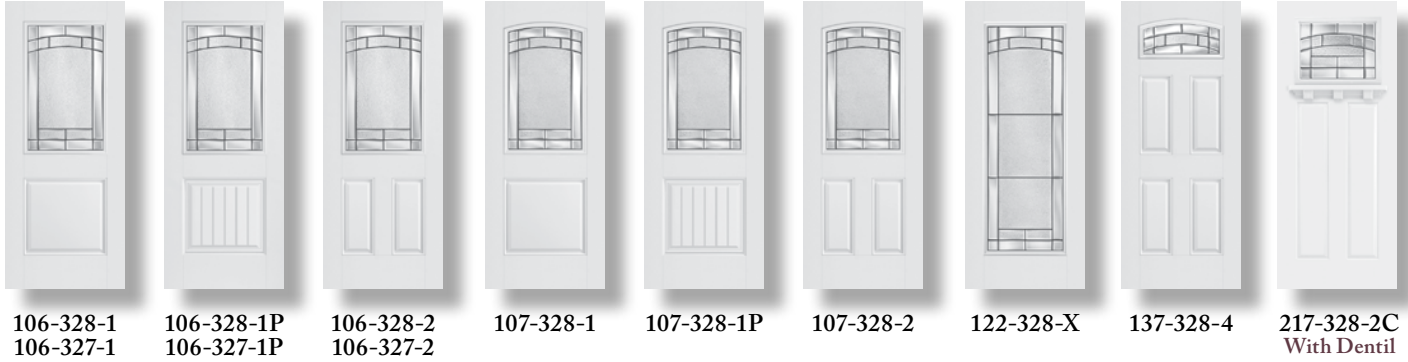

Antique Black & Platinum Caming

6'8"