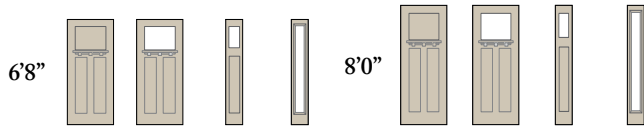

3C	217-2C	617-1	151-X	3C	217-2C	617-1	852-X
No Glass	•				•			
Clear - 010		•	•	•		•	•	•
Chord - 115		•	•	•		•	•	•
Cross Reed - 118		•	•	•		•	•	•
Double Water - 113		•	•	•		•	•	•
Element® - 328		•	•	•		•	•	•
Focus™ - 627		•	•	•		•	•	•
Frontier™ - 312		•	•	•		•	•	•
Marco™ - 331		•	•	•		•	•	•
Naples® - 366		•	•	•		•	•	•
Pear - 116		•	•	•		•	•	•
Pearl - 140		•	•	•		•	•	•
Quill - 119		•	•	•		•	•	•

Heritage Doors are shown with the optional dentil shelf