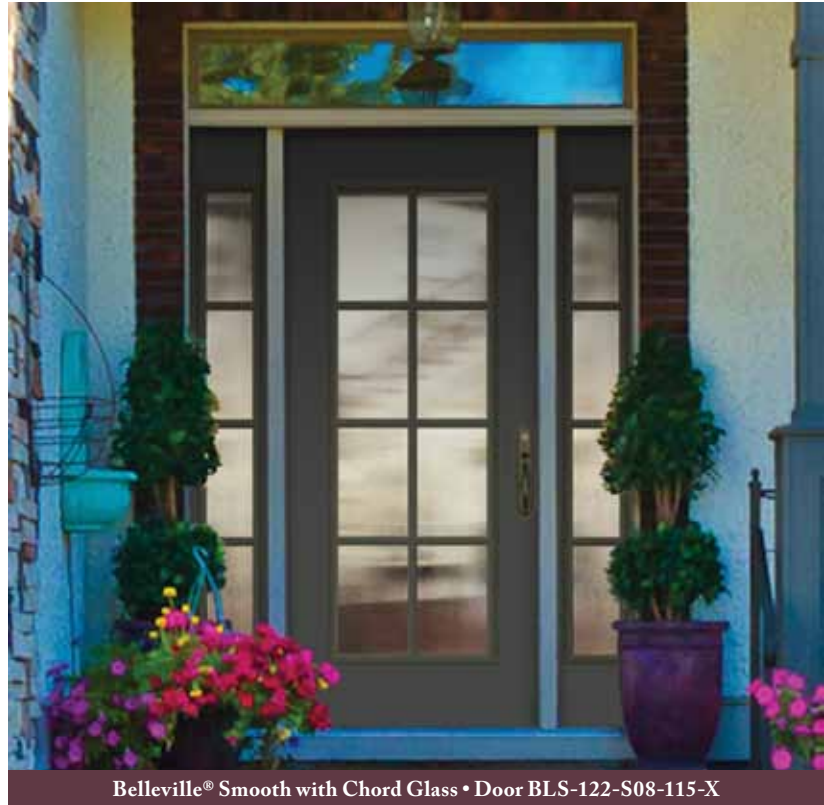

BLS
Belleville® Smooth

MHD
Masonite® HD Steel

Antique Black Caming

6'8"

8'0"

Privacy Rating

Textured Glass Families • 113 • 115•

Masonite® HD Steel with Double Water Glass • Door MHD-217-113-X