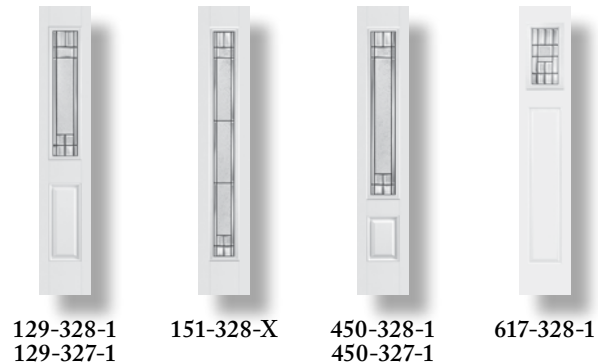

Antique Black & Platinum Caming

6'8"