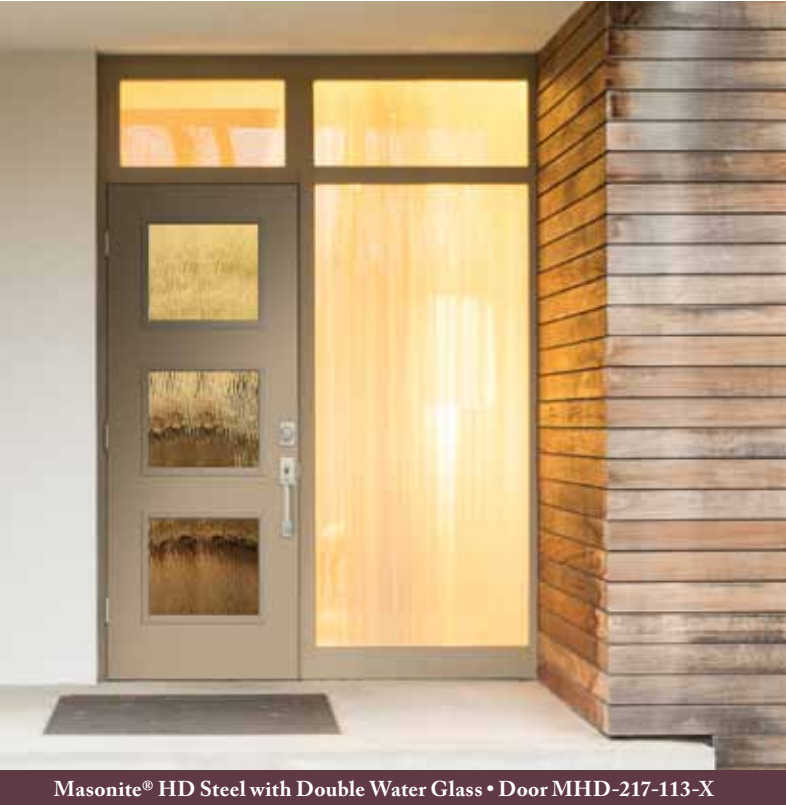

BLS
Belleville® Smooth

MHD
Masonite® HD Steel

Antique Black Caming

6'8"

8'0"

Privacy Rating

Textured Glass Families • 113 • 115•

Masonite® HD Steel with Double Water Glass • Door MHD-217-113-X