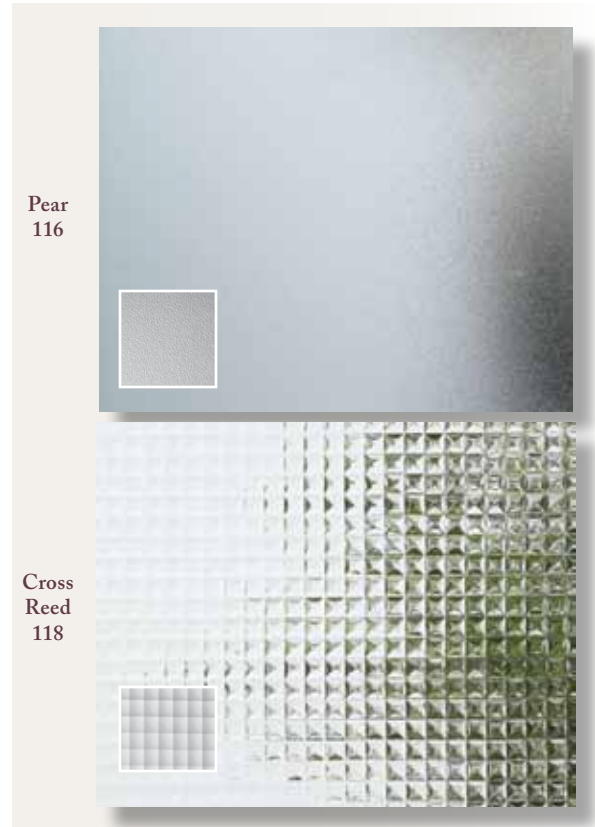

Pear & Cross Reed

6'8"