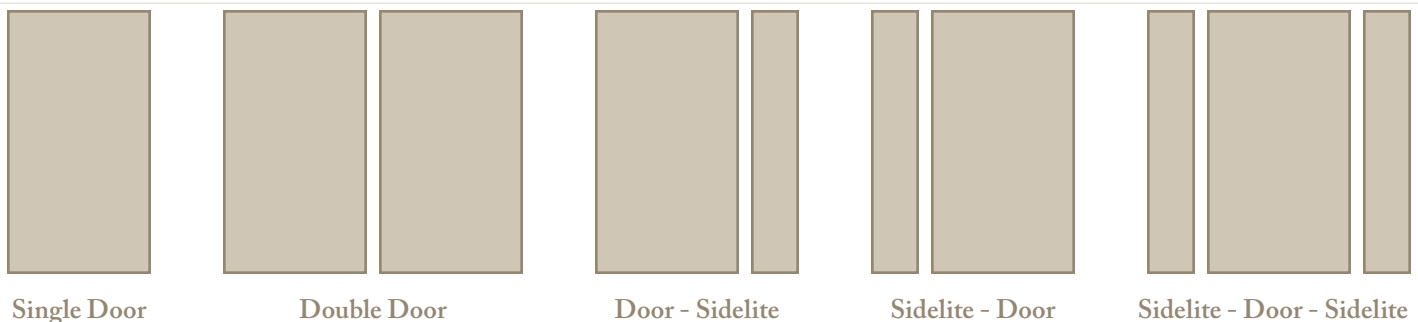

Continuous Head, Sill and Mull System

Utilizing a continuous head, sill and one piece ("Fatboy") mull assembly maximizes the stability and rigidity of any sidelite unit. This continuous system also simplifies assembly and virtually eliminates racking and bending of the unit.

Note: Mill (aluminum) finish is standard on all sills. Brass or Bronze finishes are available for an additional up charge.

High-Dam Adjustable Sill

High-dam sill creates a positive barrier to water infiltration. The high-dam design feature holds back the inevitable rise in the water level against the threshold as wind speed increases. Combining high-dam technology with a high quality bottom seal, securely protects the bottom of the door unit from air and water infiltration.

The adjustable cap feature allows for easy field adjustments. High quality metallic and composite materials are featured for rot-resistance and protection against harsh weather conditions. Fixed bumper and low-profile designs are also available to meet outswing or handicap accessible applications

High-Performance Weatherstrip

Vinyl-wrapped, foam filled, compression weatherstripping and corner seals are added to the door frame providing protection against air and water infiltration.

Door Configurations