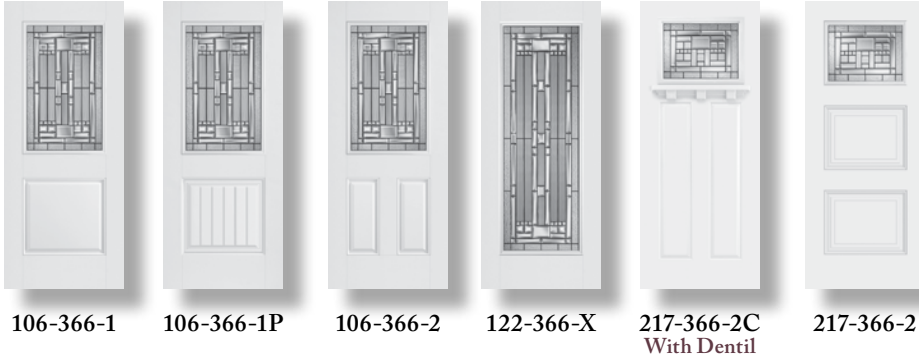

BLT
Belleville® Oak
Textured

BLS
Belleville® Smooth

MHD
Masonite® HD Steel

Antique Black Caming

6'8"

8'0"

Privacy Rating

Clear