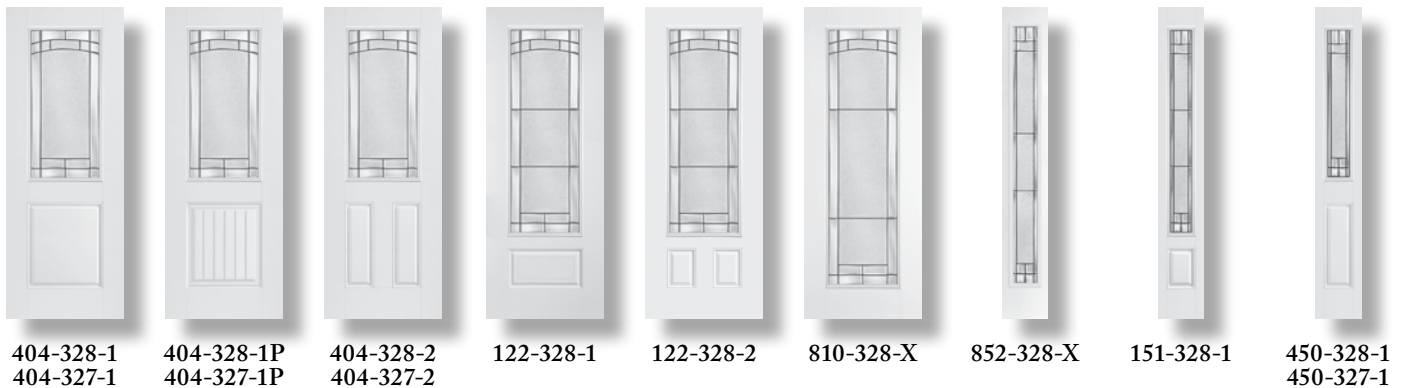

Antique Black & Platinum Caming

6'8"

8'0"

Privacy Rating

Clear

Obscure