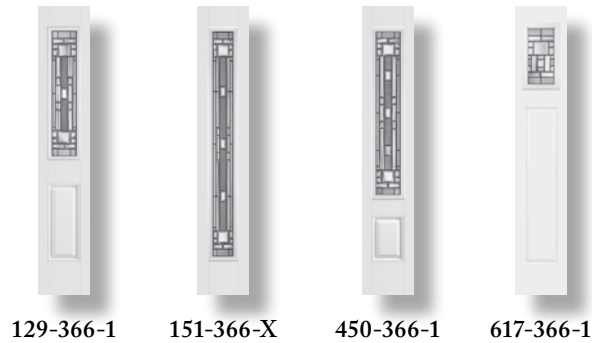

BLT
Belleville® Oak
Textured

BLS
Belleville® Smooth

MHD
Masonite® HD Steel

Antique Black Caming

6'8"

8'0"

Privacy Rating

Clear