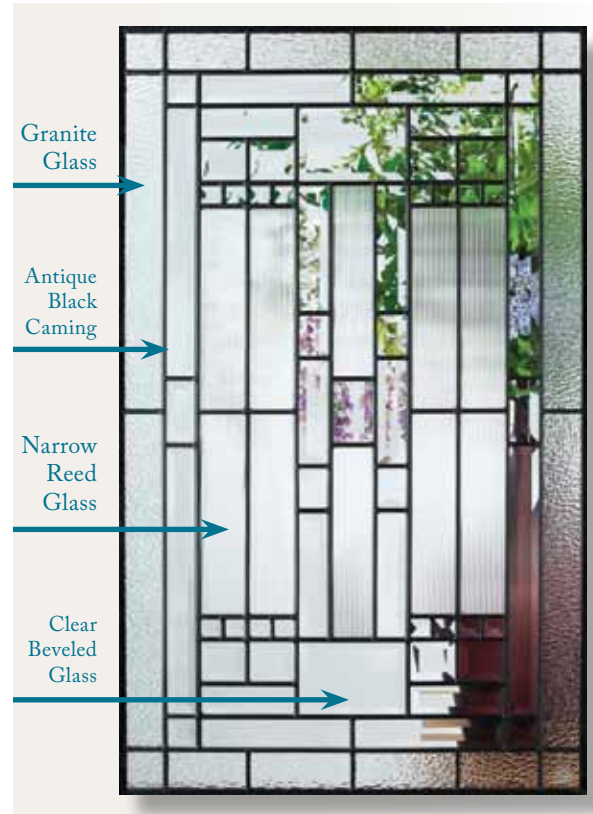

BLT
Belleville® Oak
Textured

BLS
Belleville® Smooth

MHD
Masonite® HD Steel

Antique Black Caming

6'8"

8'0"

Privacy Rating

Clear