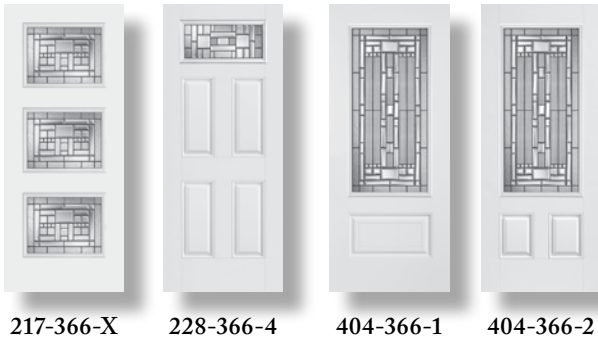

BLT
Belleville® Oak
Textured

BLS
Belleville® Smooth

MHD
Masonite® HD Steel

Antique Black Caming

6'8"

8'0"

Privacy Rating

Clear