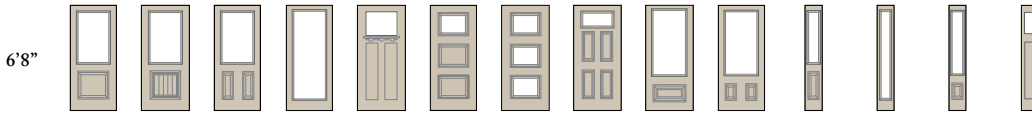

Belleville® Oak Textured with Quill Glass • Door BLT-106-119-2

Belleville® Mahogany Textured with Pearl Glass • Doors BMT-122-140-X

6'8"

Quill	106-119-1	106-119-1P	106-119-2	122-119-X	217-119-2C	217-119-2	217-119-X	228-119-4	404-119-1	404-119-2	129-119-1	151-119-X	450-119-1	617-119-1
Pearl	106-140-1	106-140-1P	106-140-2	122-140-X	217-140-2C	217-140-2	217-140-X	228-140-4	404-140-1	404-140-2	129-140-1	151-140-X	450-140-1	617-140-1
BMT			•	•				•	•		•	•	•	
BLT			•	•				•			•	•	•	
BLS	•	•	•	•				•	•		•	•	•	
MHD	•	•	•	•	•	•	•	•	•	•	•	•	•	•