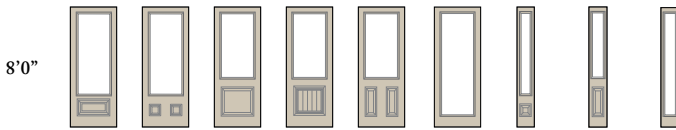

8'0"

Chord	122-113-1	122-113-2	404-113-1	404-113-1P	404-113-2	810-113-X	151-113-1	450-113-1	852-113-X
Pear	122-115-1	122-115-2	404-115-1	404-115-1P	404-115-2	810-115-X	151-115-1	450-115-1	852-115-X
BMT	•				•	•	•	•	•
BLT					•	•	•	•	•
BLS	•		•	•	•	•	•	•	•
MHD		•			•	•	•	•	•

BMT
Belleville® Mahogany
Textured

BLT
Belleville® Oak
Textured

BLS
Belleville® Smooth

MHD
Masonite® HD Steel