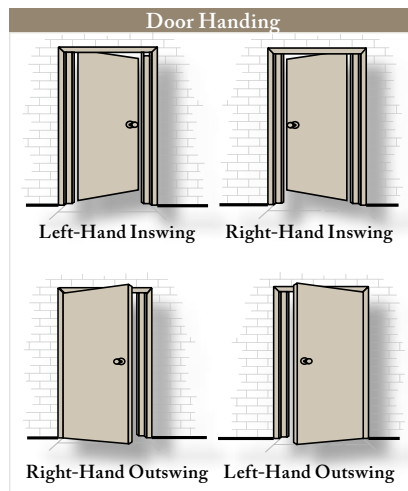

Continuous Head, Sill and Mull System

Utilizing a continuous head, sill and one piece ("Fatboy") mull assembly maximizes the stability and rigidity of any sidelite unit. This continuous system also simplifies assembly and virtually eliminates racking and bending of the unit.

Note: Mill (aluminum) finish is standard on all sills. Brass or Bronze finishes are available for an additional up charge.

High-Dam Adjustable Sill

High-dam sill creates a positive barrier to water infiltration. The high-dam design feature holds back the inevitable rise in the water level against the threshold as wind speed increases. Combining high-dam technology with a high quality bottom seal, securely protects the bottom of the door unit from air and water infiltration.

The adjustable cap feature allows for easy field adjustments. High quality metallic and composite materials are featured for rot-resistance and protection against harsh weather conditions. Fixed bumper and low-profile designs are also available to meet outswing or handicap accessible applications

High-Performance Weatherstrip

Vinyl-wrapped, foam filled, compression weatherstripping and corner seals are added to the door frame providing protection against air and water infiltration.

Door Configurations