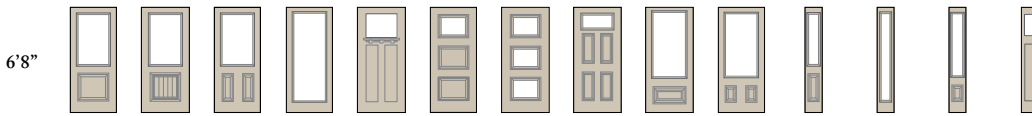

Masonite® HD Steel with Double Water Glass • Door MHD-217-113-X

Belleville® Smooth with Chord Glass • Door BLS-122-S08-115-X

6'8"

Double Water Chord	106-113-1	106-113-1P	106-113-2	122-113-X	217-113-2C	217-113-2	217-113-X	228-113-4	404-113-1	404-113-2	129-113-1	151-113-X	450-113-1	617-113-1
Chord	106-115-1	106-115-1P	106-115-2	122-115-X	217-115-2C	217-115-2	217-115-X	228-115-4	404-115-1	404-115-2	129-115-1	151-115-X	450-115-1	617-115-1
BMT		•	•	•				•	•		•	•	•	
BLT			•	•				•			•	•	•	
BLS	•	•	•	•				•	•		•	•	•	
MHD	•	•	•	•	•	•	•	•	•	•	•	•	•	•