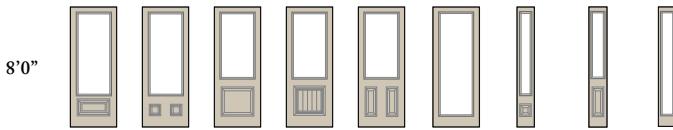

8'0"

Pearl	122-119-1	122-119-2	404-119-1	404-119-1P	404-119-2	810-119-X	151-119-1	450-119-1	852-119-X
Quill	122-140-1	122-140-2	404-140-1	404-140-1P	404-140-2	810-140-X	151-140-1	450-140-1	852-140-X
BMT	•				•	•	•	•	•
BLT					•	•	•	•	•
BLS	•		•	•	•	•	•	•	•
MHD		•			•	•	•	•	•

BMT
Belleville® Mahogany
Textured

BLT
Belleville® Oak
Textured

BLS
Belleville® Smooth

MHD
Masonite® HD Steel