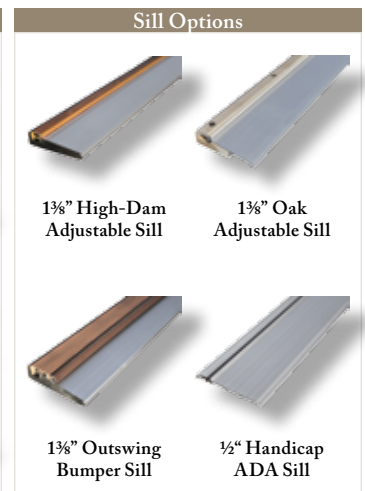

Continuous Head, Sill and Mull System

Utilizing a continuous head, sill and one piece ("Fatboy") mull assembly maximizes the stability and rigidity of any sidelite unit. This continuous system also simplifies assembly and virtually eliminates racking and bending of the unit.

Note: Mill (aluminum) finish is standard on all sills. Brass or Bronze finishes are available for an additional up charge.

High-Dam Adjustable Sill

High-dam sill creates a positive barrier to water infiltration. The high-dam design feature holds back the inevitable rise in the water level against the threshold as wind speed increases. Combining high-dam technology with a high quality bottom seal, securely protects the bottom of the door unit from air and water infiltration.

The adjustable cap feature allows for easy field adjustments. High quality metallic and composite materials are featured for rot-resistance and protection against harsh weather conditions. Fixed bumper and low-profile designs are also available to meet outswing or handicap accessible applications

High-Performance Weatherstrip

Vinyl-wrapped, foam filled, compression weatherstripping and corner seals are added to the door frame providing protection against air and water infiltration.

Door Configurations